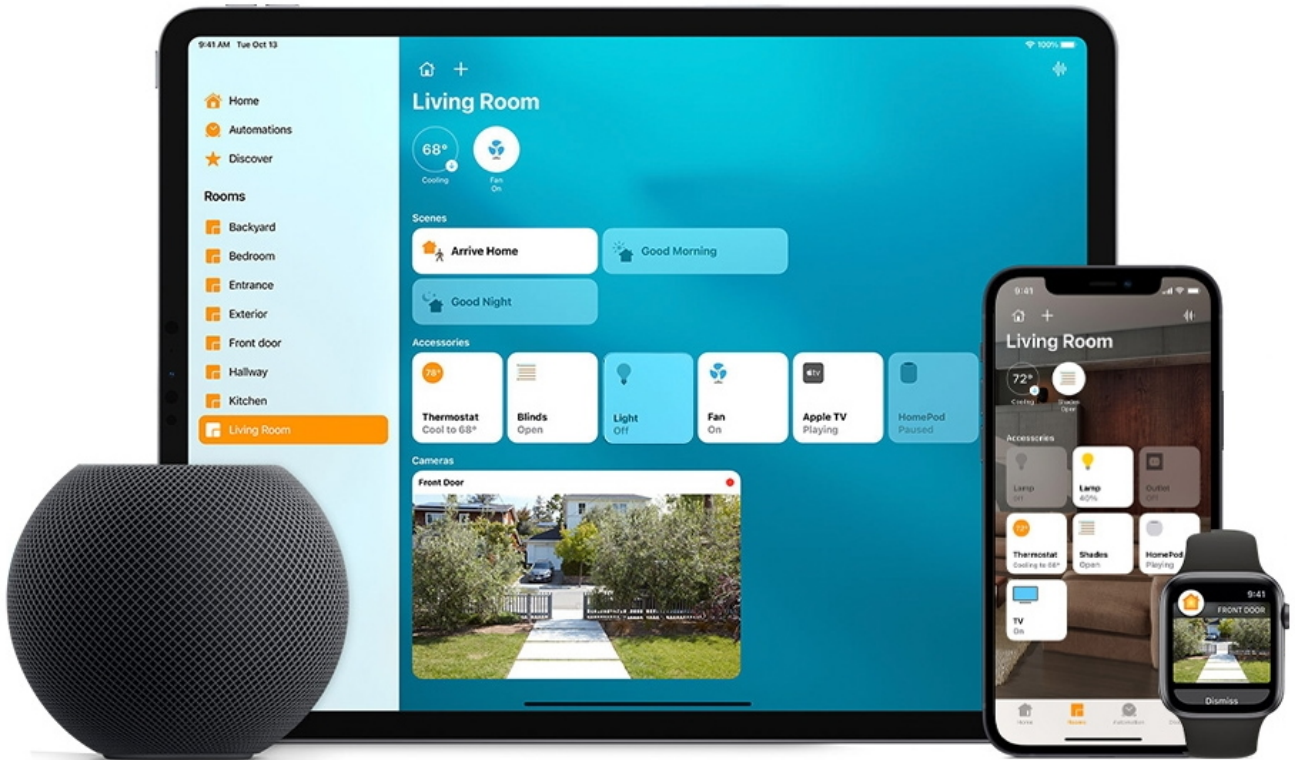

Nastavení vašeho denního programu

Pomocí aplikace Tapo si naplánujete, kdy má světelný pásek svítit jasně a v jakém odstínu, nastavíte požadované efekty a synchronizujete své osvětlení s událostí, kterou právě pořádáte.

Možnost stmívání: ano

Obsah balení: 2x LED pásek, řídicí jednotka (kontroler) + 3M nálepka, napájecí adaptér, návod

[Aplikace pro Android](#)

[Aplikace pro iOS](#)

50 Color Zones

50 Color Zones

Set the mood with 50 different color zones that can be controlled individually, letting you customize your lighting exactly how you want it.

The image shows a modern kitchen with dark cabinetry and a wooden countertop. The under-cabinet lighting is illuminated with a gradient of colors, from blue on the left to orange on the right. A sink with a faucet and a fruit basket are visible on the counter. In the foreground, a green sofa is partially visible. The text "50 Color Zones" is overlaid on the image in two locations: once in blue text above the lighting and once in white text on a dark background in the bottom left corner. Below the white text is a logo consisting of a white ribbon with colored dots.

No Hub Required

Connect to your home's secure Wi-Fi network. No need for a hub or extra equipment.

Hey Siri, turn the light strip on.

Works with
Apple HomeKit