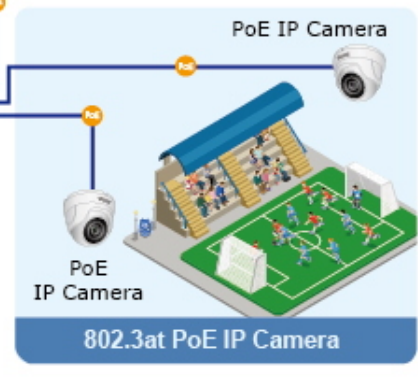

# 24 PoE IP Cameras

**GSW-2824P**

NVR

**Gigabit Uplink**

Monitoring Center

- 1000BASE-T UTP
- PoE 1000BASE-T UTP with PoE
- 1000BASE-SX/LX Fiber Optic

- 1000BASE-T UTP
- 1000BASE-T UTP with PoE
- Power Line (DC)