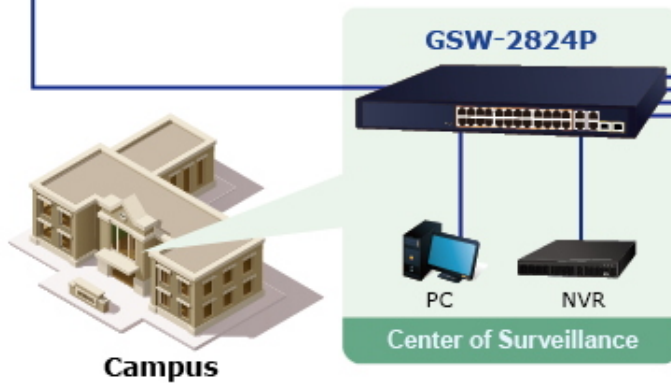

# 24 PoE IP Cameras

**GSW-2824P**

NVR

**Gigabit Uplink**

Monitoring Center

- 1000BASE-T UTP
- PoE 1000BASE-T UTP with PoE
- 1000BASE-SX/LX Fiber Optic

- 1000BASE-T UTP
- 1000BASE-T UTP with PoE
- Power Line (DC)