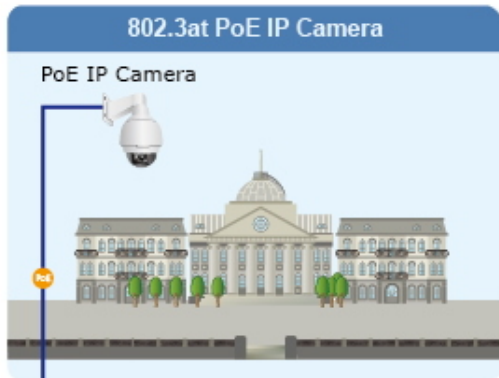

# 24 PoE IP Cameras

**GSW-2824P**

NVR

**Gigabit Uplink**

Monitoring Center

- 1000BASE-T UTP
- PoE 1000BASE-T UTP with PoE
- 1000BASE-SX/LX Fiber Optic

- 1000BASE-T UTP
- 1000BASE-T UTP with PoE
- Power Line (DC)