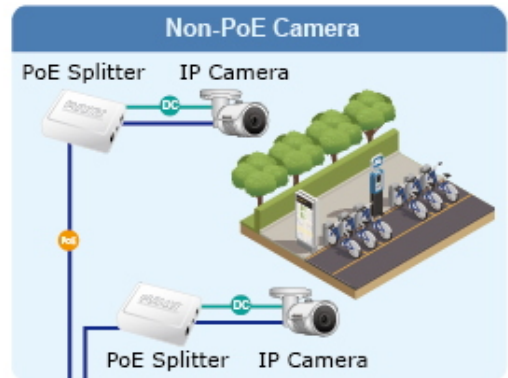

# 24 PoE IP Cameras

**GSW-2824P**

NVR

**Gigabit Uplink**

Monitoring Center

- 1000BASE-T UTP
- PoE 1000BASE-T UTP with PoE
- 1000BASE-SX/LX Fiber Optic

- 1000BASE-T UTP
- 1000BASE-T UTP with PoE
- Power Line (DC)