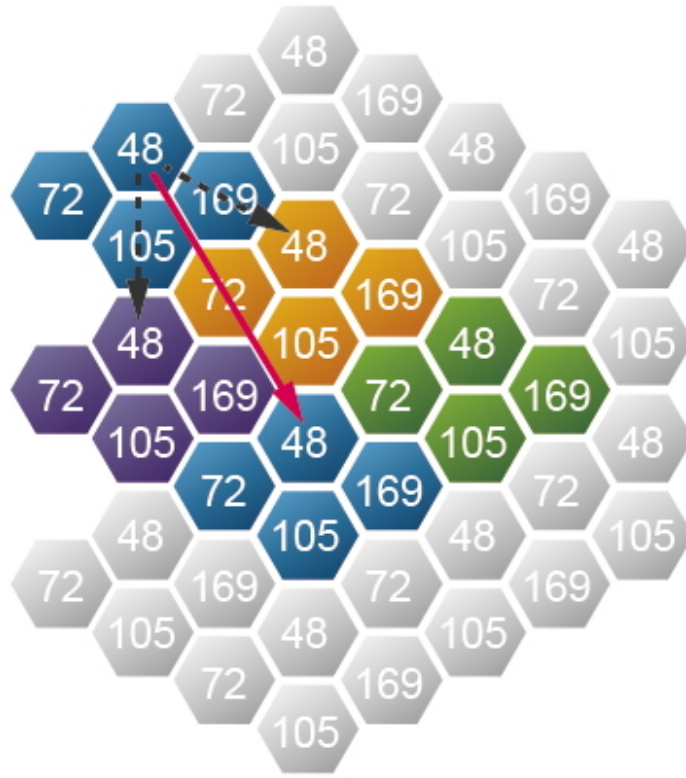

A **75%** Reduction in Delays

Dedicated and stable signals

Signal loss

Faster Data Rate than That of 11ac by **37%**

WDRT-1800AX Data Transmission Rates **1800Mbps**