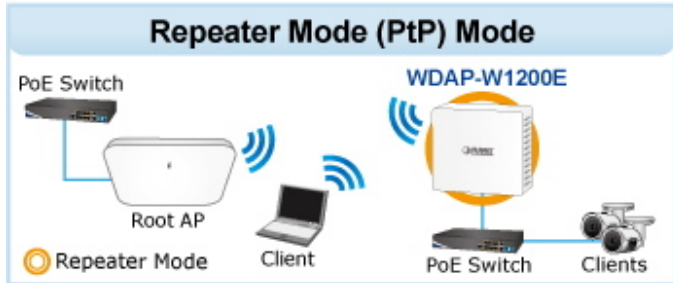

2.4GHz 802.11n 5GHz 802.11ac

Easily remove cover

to see LED indicators for port connection statuses.