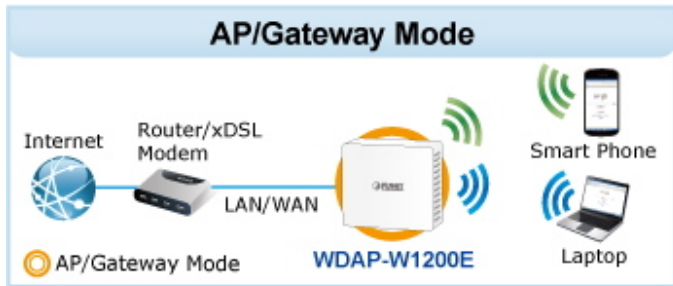

WAVE 1
SU-MIMO
 Serving one user at a time

WAVE 2
MU-MIMO
 Serving multiple users simultaneously

WDAP-W1200E Data Transmission Rates **1200Mbps**

Wi-Fi Hotel Networking

PLANET NMS Controller

WDAP-W1200E
Wave 2 1200Mbps In-wall PoE Access Point

(86 x 86mm box not included)

2.4GHz 802.11n 5GHz 802.11ac

Easily remove cover

to see LED indicators for port connection statuses.

 [Ostatní download](#)