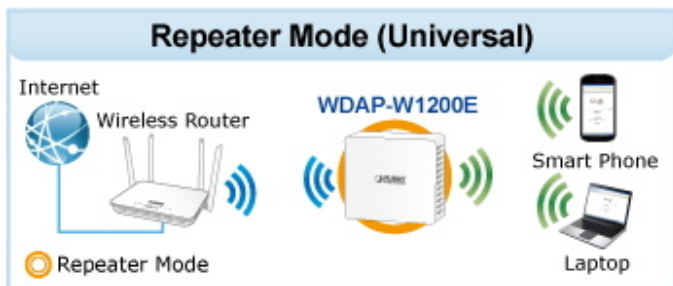

2.4GHz 802.11n 5GHz 802.11ac

Easily remove cover

to see LED indicators for port connection statuses.