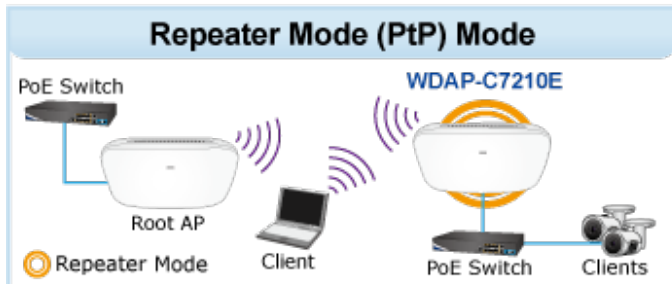

WAVE 1
SU-MIMO
 Serving one user at a time

WAVE 2
MU-MIMO
 Serving multiple users simultaneously

WDAP-C7210E Data Transmission Rates **1200Mbps**

Multi-SSID + VLAN + Fast Roaming

(((2.4GHz 802.11n))) (((5GHz 802.11ac)))

AP/Gateway Mode

PoE(PD)-enabled device

Setup Wizard Multiple Modes

Home Dashboard for Wi-Fi Status

Wi-Fi Channel Analyzer

[Ostatní download](#)