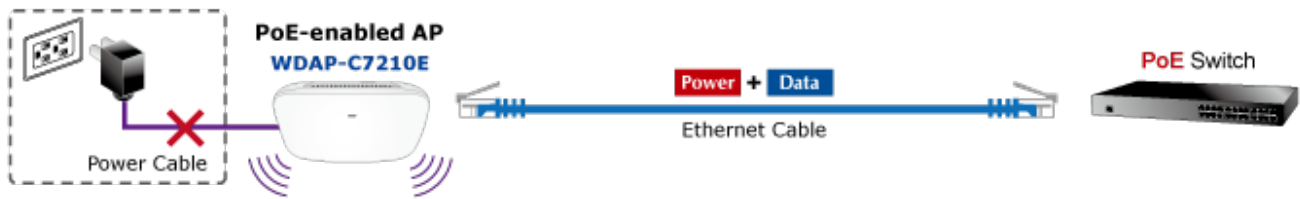

WAVE 1
SU-MIMO
 Serving one user at a time

WAVE 2
MU-MIMO
 Serving multiple users simultaneously

WDAP-C7210E Data Transmission Rates **1200Mbps**

Multi-SSID + VLAN + Fast Roaming

(((2.4GHz 802.11n))) (((5GHz 802.11ac)))

AP/Gateway Mode

PoE(PD)-enabled device

Setup Wizard Multiple Modes

Home Dashboard for Wi-Fi Status

Wi-Fi Channel Analyzer

[Ostatní download](#)