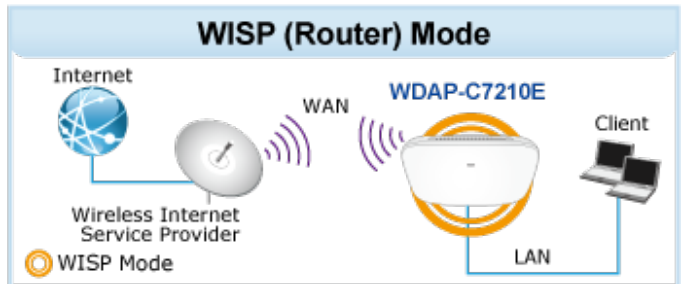

WAVE 1
SU-MIMO
 Serving one user at a time

WAVE 2
MU-MIMO
 Serving multiple users simultaneously

WDAP-C7210E Data Transmission Rates **1200Mbps**

Multi-SSID + VLAN + Fast Roaming

(((2.4GHz 802.11n))) (((5GHz 802.11ac)))

AP/Gateway Mode

PoE(PD)-enabled device

Setup Wizard Multiple Modes

Home Dashboard for Wi-Fi Status

Wi-Fi Channel Analyzer

[Ostatní download](#)