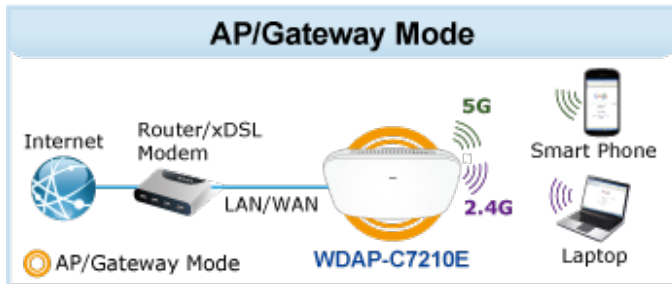

WAVE 1
SU-MIMO
 Serving one user at a time

WAVE 2
MU-MIMO
 Serving multiple users simultaneously

WDAP-C7210E Data Transmission Rates **1200Mbps**

Multi-SSID + VLAN + Fast Roaming

(((2.4GHz 802.11n))) (((5GHz 802.11ac)))

AP/Gateway Mode

PoE(PD)-enabled device

Setup Wizard Multiple Modes

Home Dashboard for Wi-Fi Status

Wi-Fi Channel Analyzer

[Ostatní download](#)