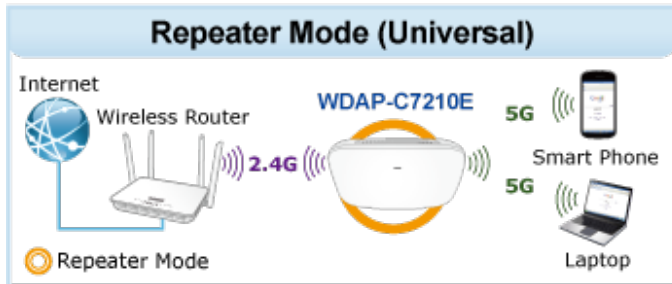

WAVE 1
SU-MIMO
 Serving one user at a time

WAVE 2
MU-MIMO
 Serving multiple users simultaneously

WDAP-C7210E Data Transmission Rates **1200Mbps**

Multi-SSID + VLAN + Fast Roaming

(((2.4GHz 802.11n))) (((5GHz 802.11ac)))

AP/Gateway Mode

PoE(PD)-enabled device

Setup Wizard Multiple Modes

Home Dashboard for Wi-Fi Status

Wi-Fi Channel Analyzer

[Ostatní download](#)