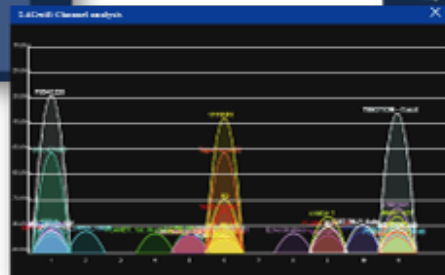

AP/Gateway Mode

PoE(PD)-enabled device

Setup Wizard Multiple Modes

Home Dashboard for Wi-Fi Status

Wi-Fi Channel Analyzer

[Ostatní download](#)