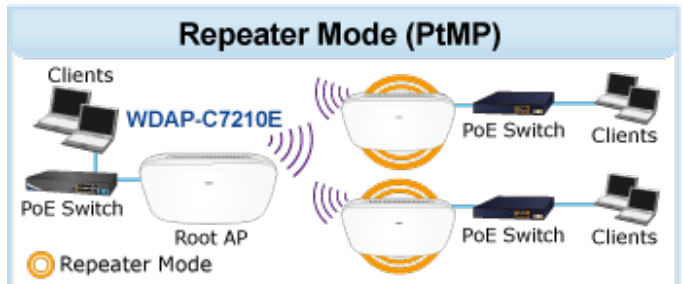

WAVE 1
SU-MIMO
 Serving one user at a time

WAVE 2
MU-MIMO
 Serving multiple users simultaneously

WDAP-C7210E Data Transmission Rates **1200Mbps**

Multi-SSID + VLAN + Fast Roaming

(((2.4GHz 802.11n))) (((5GHz 802.11ac)))

AP/Gateway Mode

PoE(PD)-enabled device

Setup Wizard Multiple Modes

Home Dashboard for Wi-Fi Status

Wi-Fi Channel Analyzer

[Ostatní download](#)