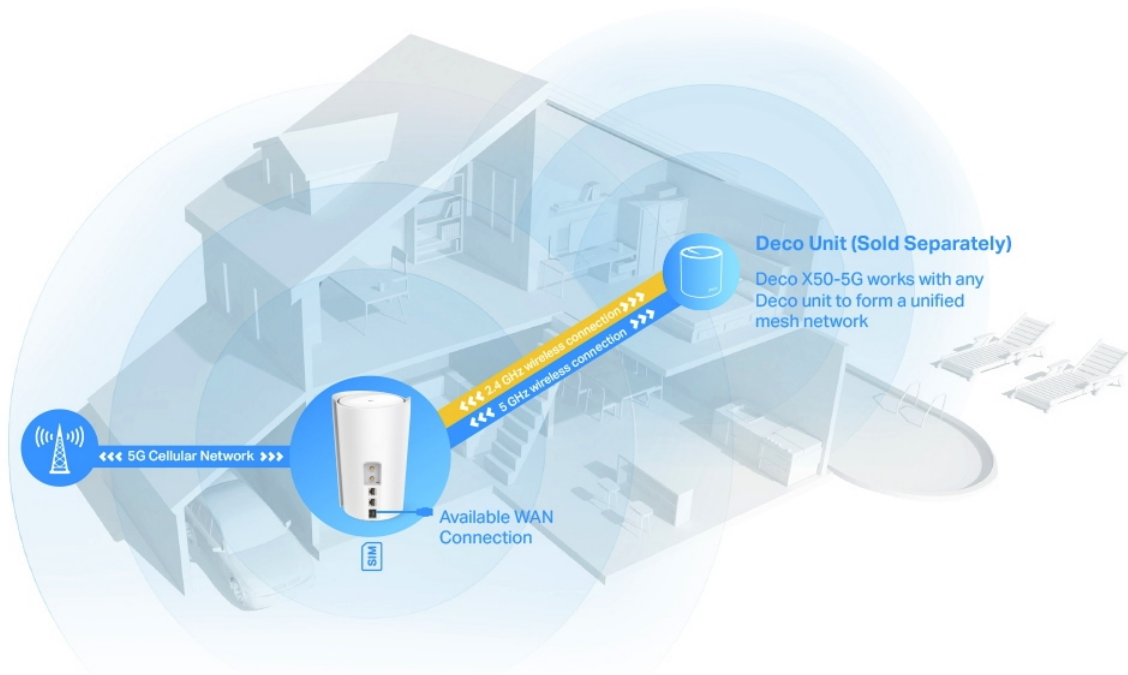

1 Pack Coverage: up to
2,500 ft²/230 m²