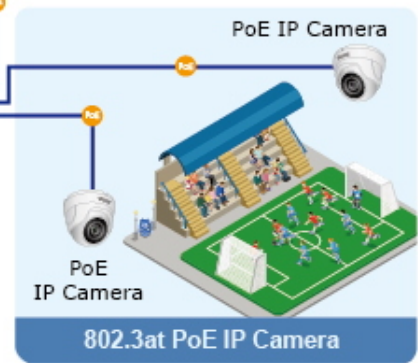

Standard Mode (default)

VLAN Isolation Mode

Extend Mode

PoE PD Alive Check

24 PoE IP Cameras

GSW-2824P

NVR

Gigabit Uplink

Monitoring Center

- 1000BASE-T UTP
- PoE 1000BASE-T UTP with PoE
- 1000BASE-SX/LX Fiber Optic

-  1000BASE-T UTP
-  1000BASE-T UTP with PoE
-  Power Line (DC)