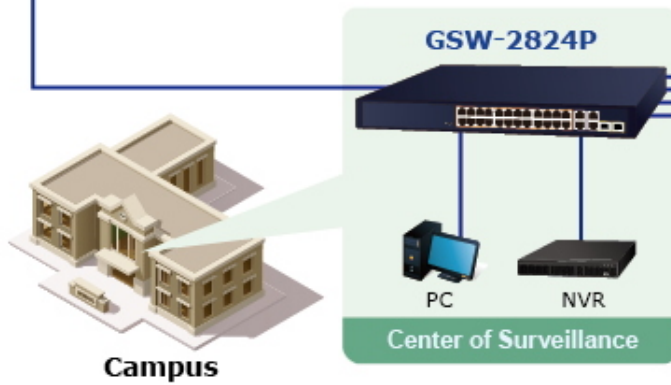

Standard Mode (default)

VLAN Isolation Mode

Extend Mode

PoE PD Alive Check

24 PoE IP Cameras

GSW-2824P

NVR

Gigabit Uplink

Monitoring Center

- 1000BASE-T UTP
- PoE 1000BASE-T UTP with PoE
- 1000BASE-SX/LX Fiber Optic

-  1000BASE-T UTP
-  1000BASE-T UTP with PoE
-  Power Line (DC)