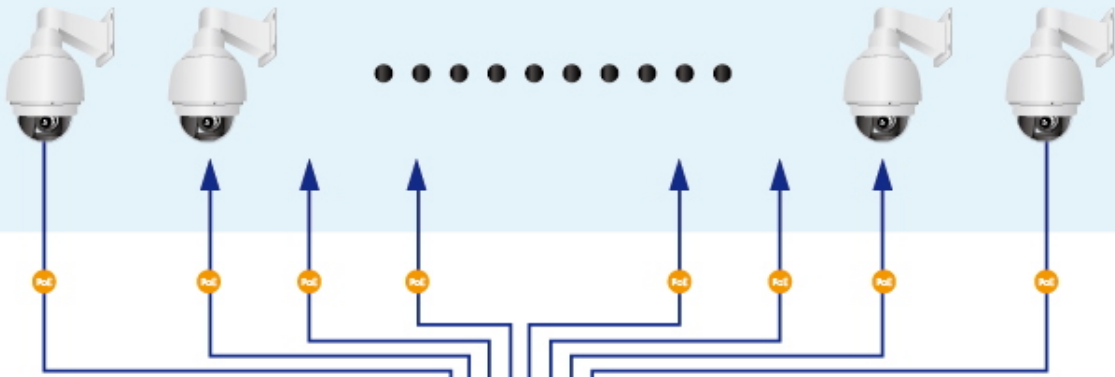

Standard Mode (default)

VLAN Isolation Mode

Extend Mode

PoE PD Alive Check

24 PoE IP Cameras

GSW-2824P

NVR

Gigabit Uplink

Monitoring Center

- 1000BASE-T UTP
- PoE 1000BASE-T UTP with PoE
- 1000BASE-SX/LX Fiber Optic

-  1000BASE-T UTP
-  1000BASE-T UTP with PoE
-  Power Line (DC)