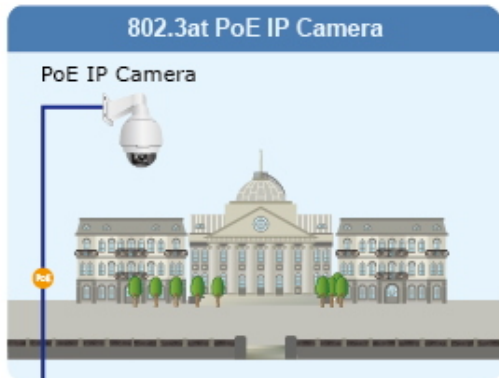

Standard Mode (default)

VLAN Isolation Mode

Extend Mode

PoE PD Alive Check

24 PoE IP Cameras

GSW-2824P

NVR

Gigabit Uplink

Monitoring Center

- 1000BASE-T UTP
- PoE 1000BASE-T UTP with PoE
- 1000BASE-SX/LX Fiber Optic

-  1000BASE-T UTP
-  1000BASE-T UTP with PoE
-  Power Line (DC)