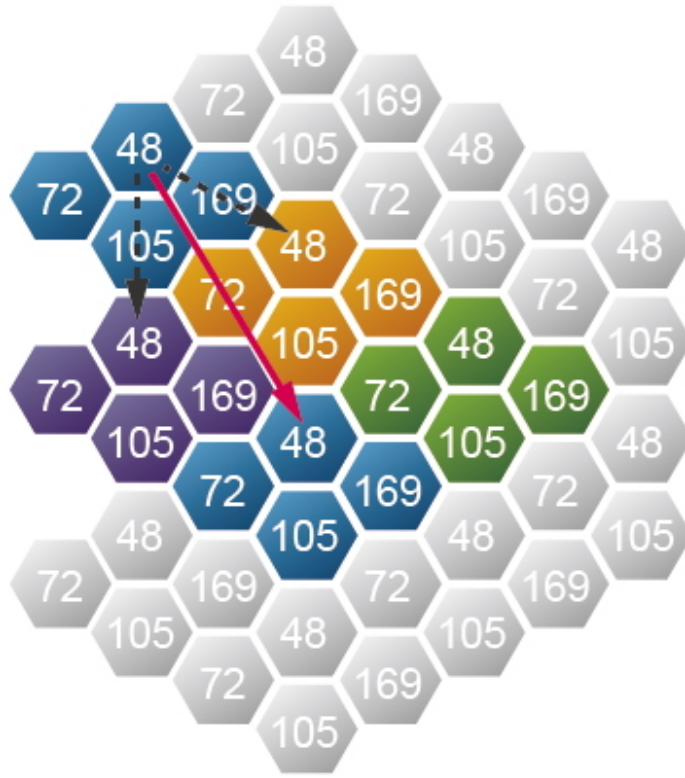

A **75%** Reduction in Delays

Dedicated and stable signals

Signal loss

Faster Data Rate than That of 11ac by **37%**

WDRT-1800AX Data Transmission Rates **1800Mbps**