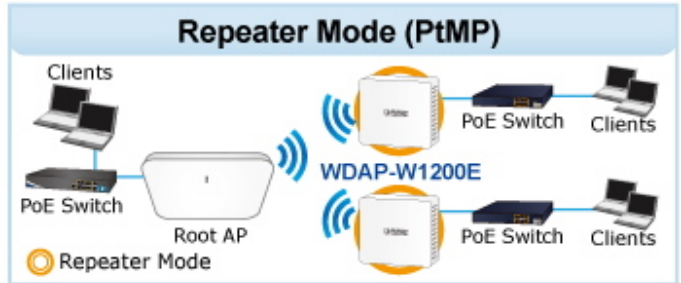

WAVE 1
SU-MIMO
 Serving one user at a time

WAVE 2
MU-MIMO
 Serving multiple users simultaneously

WDAP-W1200E Data Transmission Rates **1200Mbps**

Wi-Fi Hotel Networking

PLANET NMS Controller

WDAP-W1200E
Wave 2 1200Mbps In-wall PoE Access Point

(86 x 86mm box not included)

2.4GHz 802.11n 5GHz 802.11ac

Easily remove cover

to see LED indicators for port connection statuses.

 [Ostatní download](#)