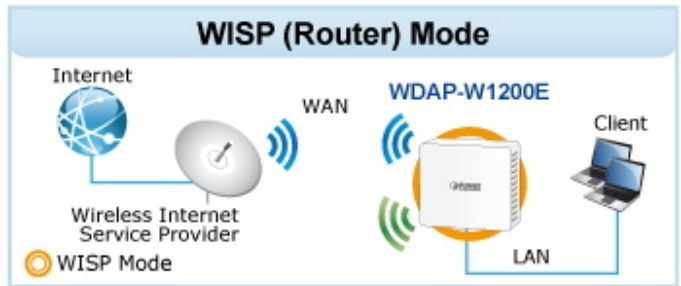

2.4GHz 802.11n 5GHz 802.11ac

Easily remove cover

to see LED indicators for port connection statuses.