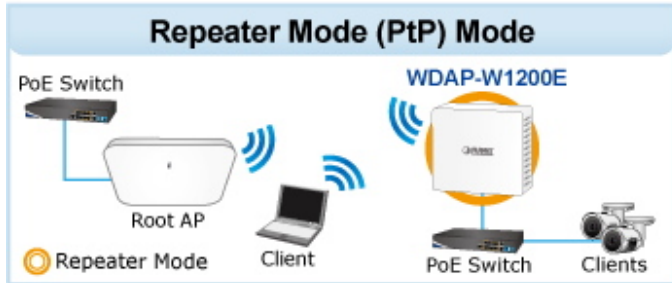

2.4GHz 802.11n 5GHz 802.11ac

Easily remove cover

to see LED indicators for port connection statuses.