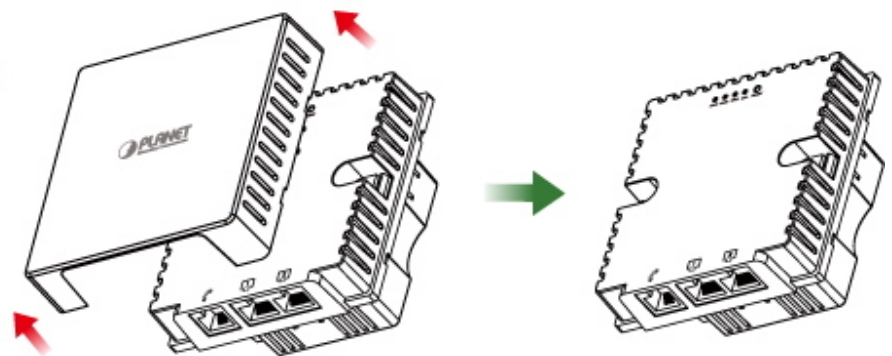

(86 x 86mm box not included)

2.4GHz 802.11n 5GHz 802.11ac

Easily remove cover

to see LED indicators for port connection statuses.

 [Ostatní download](#)