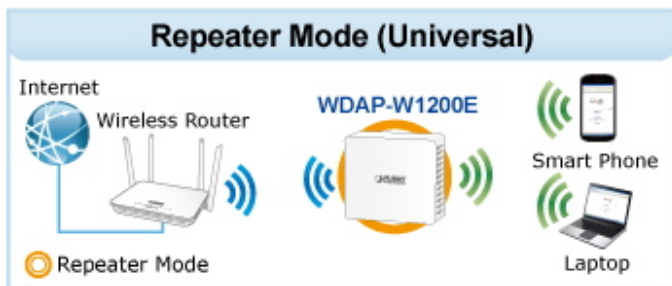

2.4GHz 802.11n 5GHz 802.11ac

Easily remove cover

to see LED indicators for port connection statuses.