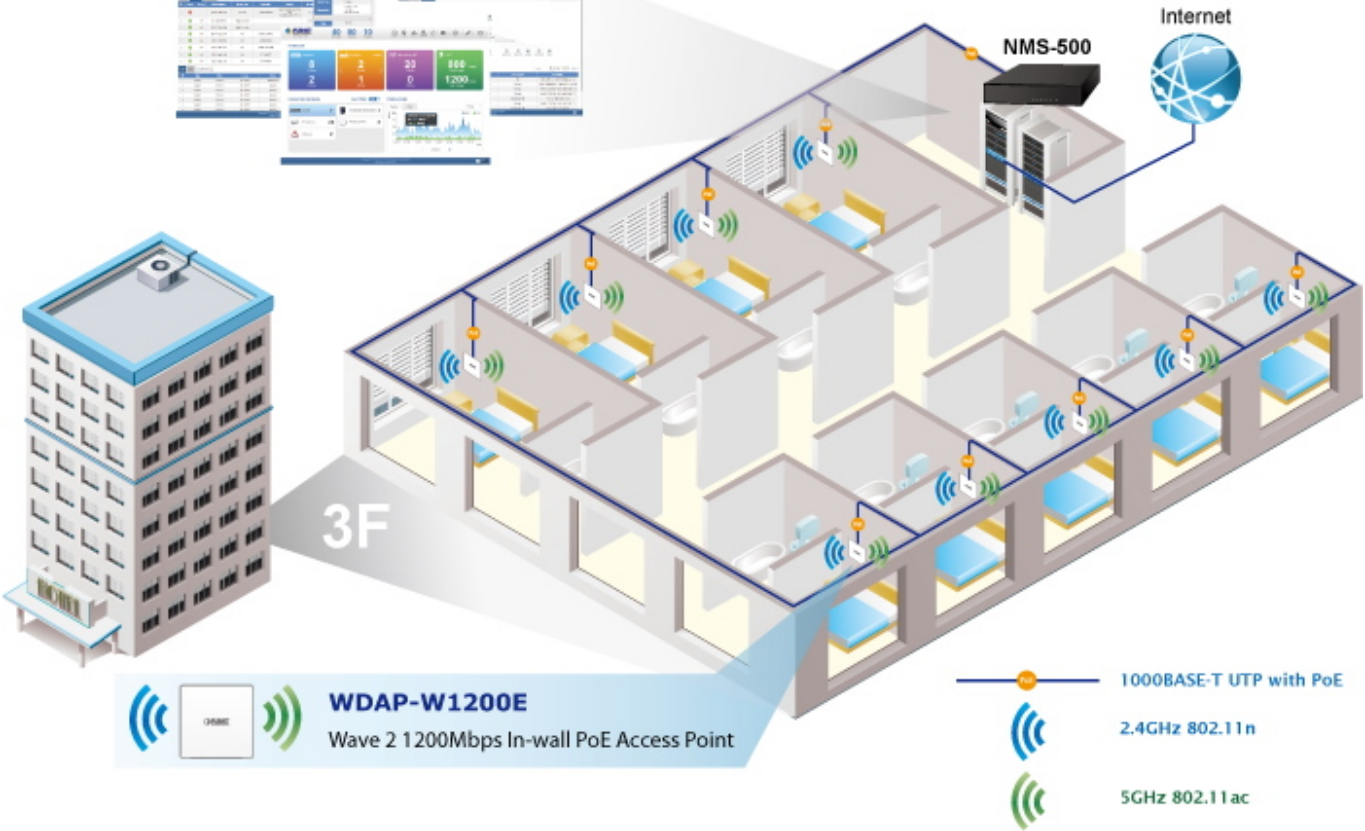

WAVE 1
SU-MIMO
 Serving one user at a time

WAVE 2
MU-MIMO
 Serving multiple users simultaneously

WDAP-W1200E Data Transmission Rates **1200Mbps**

Wi-Fi Hotel Networking

PLANET NMS Controller

WDAP-W1200E
Wave 2 1200Mbps In-wall PoE Access Point

(86 x 86mm box not included)

2.4GHz 802.11n 5GHz 802.11ac

Easily remove cover

to see LED indicators for port connection statuses.

 [Ostatní download](#)