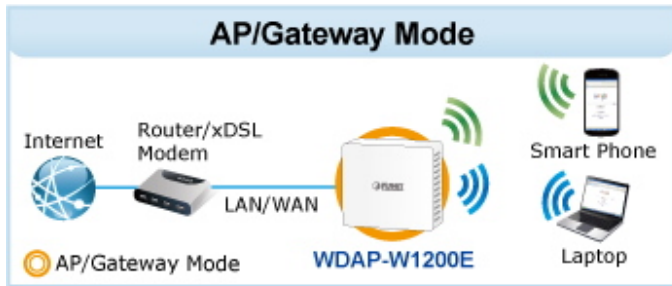

WAVE 1
SU-MIMO
 Serving one user at a time

WAVE 2
MU-MIMO
 Serving multiple users simultaneously

WDAP-W1200E Data Transmission Rates **1200Mbps**

Wi-Fi Hotel Networking

PLANET NMS Controller

WDAP-W1200E
Wave 2 1200Mbps In-wall PoE Access Point

(86 x 86mm box not included)

2.4GHz 802.11n 5GHz 802.11ac

Easily remove cover

to see LED indicators for port connection statuses.

 [Ostatní download](#)